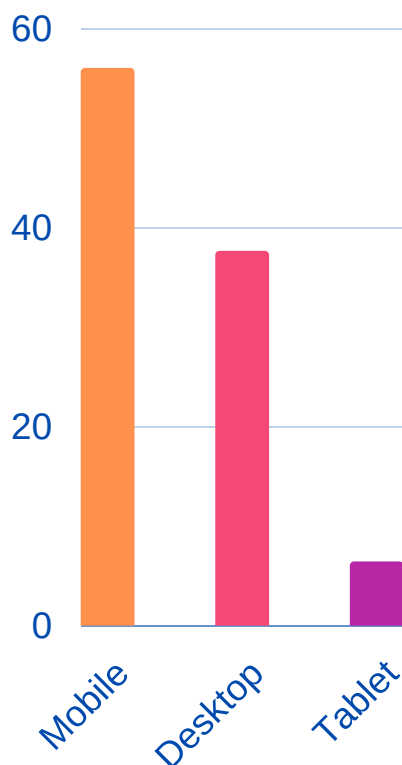

LOXTON WAIKERIE DISTRICT

WHAT ARE OUR COMMUNITY NEEDS?

2849 SESSIONS 1 JULY 2020 - 30 JUNE 2021

TOP 25 LANDING PAGES

**SESSIONS BY
PRIMARY
CATEGORY**

GENDER

WHO ARE OUR USERS?

AGE