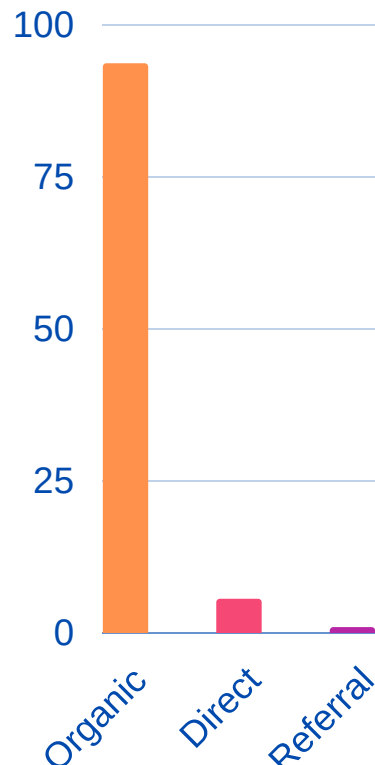

LOXTON WAIKERIE DISTRICT

WHAT ARE OUR COMMUNITY NEEDS?

2849 SESSIONS 1 JULY 2020 - 30 JUNE 2021

TOP 25 LANDING PAGES

**SESSIONS BY
PRIMARY
CATEGORY**

GENDER

WHO ARE OUR USERS?

AGE

DEVICE

MEDIUM