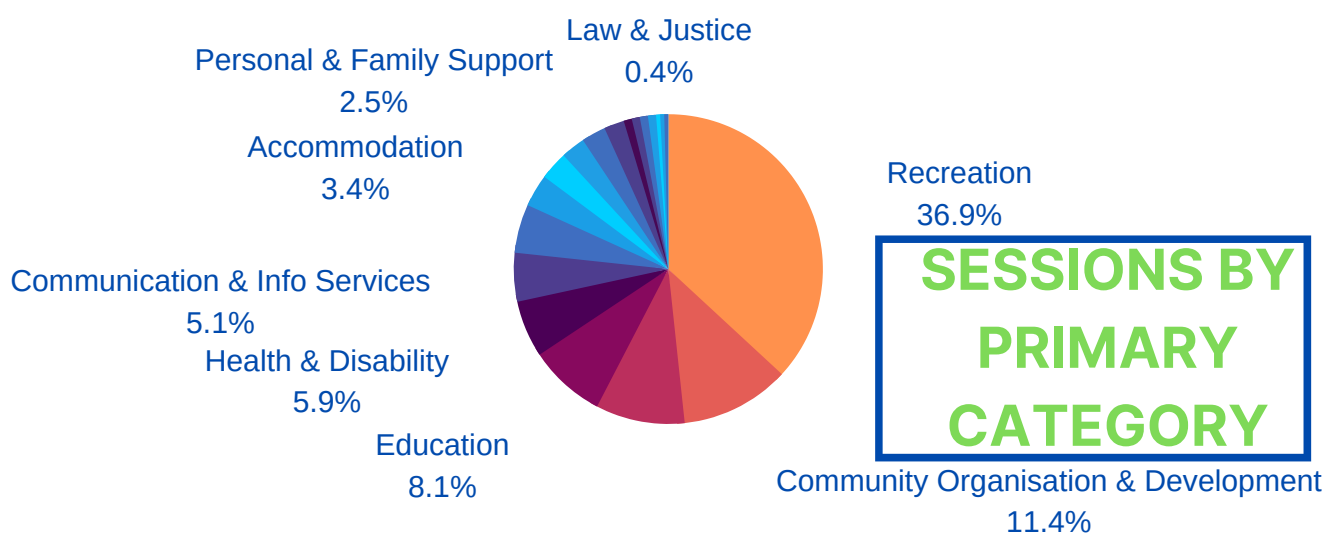

LOXTON WAIKERIE DISTRICT

WHAT ARE OUR COMMUNITY NEEDS?

2849 SESSIONS 1 JULY 2020 - 30 JUNE 2021

TOP 25 LANDING PAGES

**SESSIONS BY
PRIMARY
CATEGORY**

GENDER

WHO ARE OUR USERS?

AGE