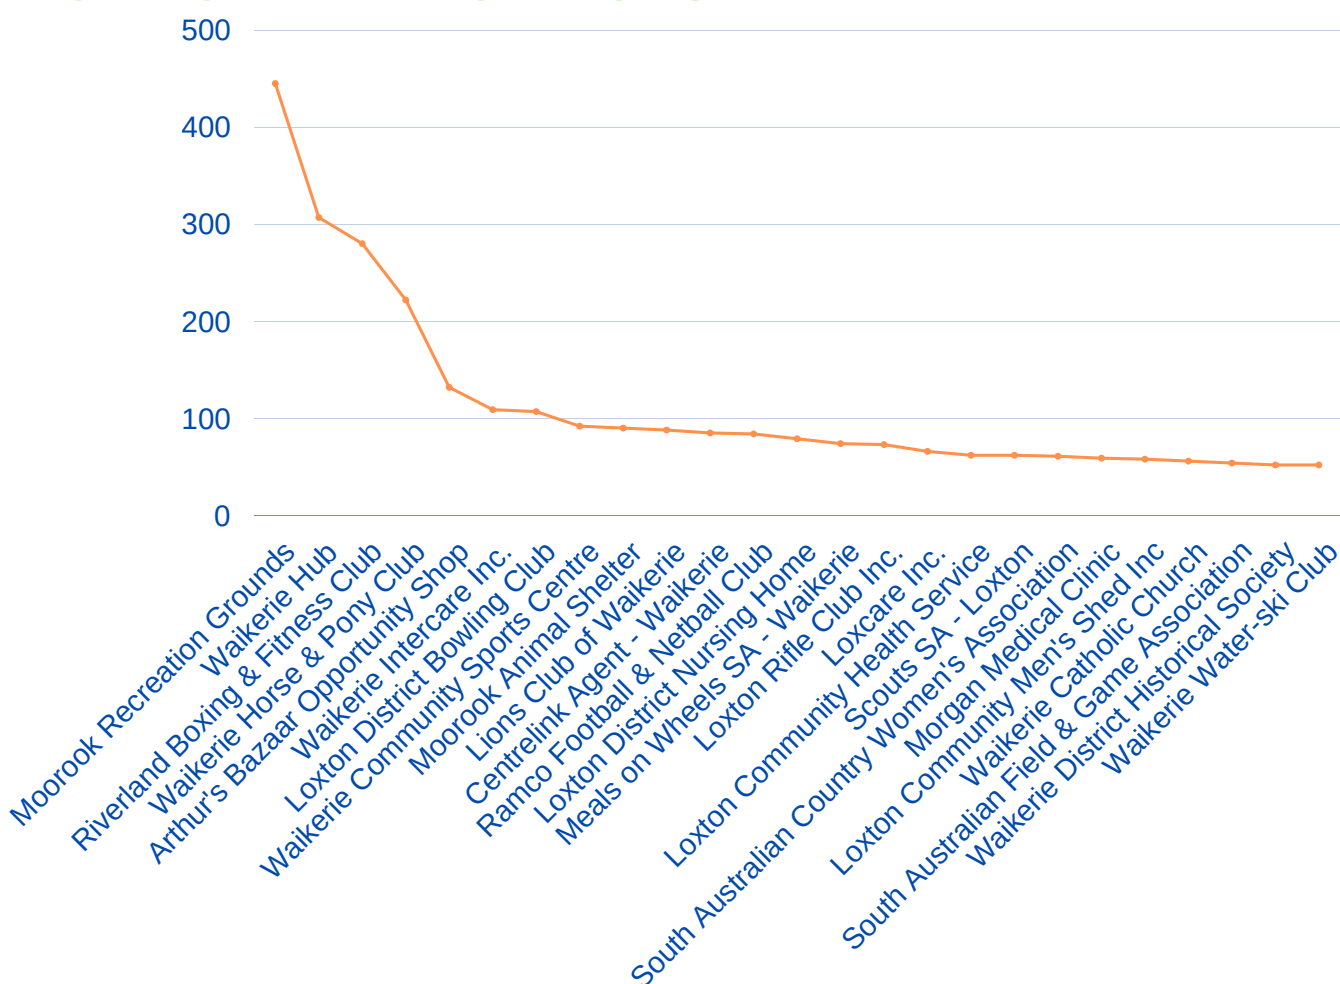

LOXTON WAIKERIE DISTRICT

WHAT ARE OUR COMMUNITY NEEDS?

2849 SESSIONS 1 JULY 2020 - 30 JUNE 2021

TOP 25 LANDING PAGES

**SESSIONS BY
PRIMARY
CATEGORY**

GENDER

WHO ARE OUR USERS?

AGE