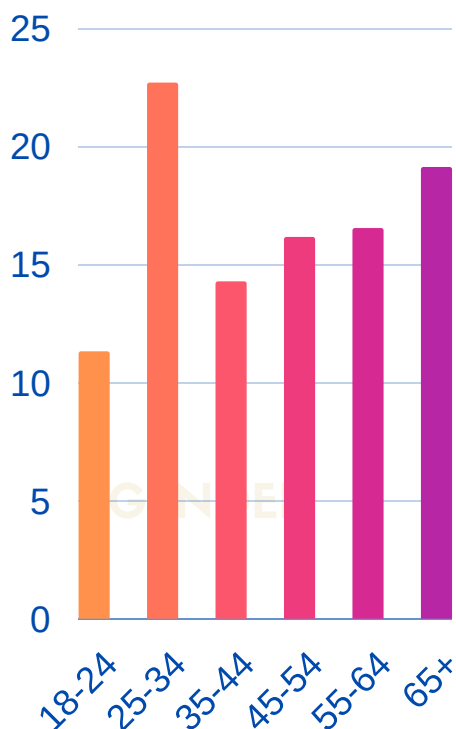

LOXTON WAIKERIE DISTRICT

WHAT ARE OUR COMMUNITY NEEDS?

2849 SESSIONS 1 JULY 2020 - 30 JUNE 2021

TOP 25 LANDING PAGES

**SESSIONS BY
PRIMARY
CATEGORY**

GENDER

WHO ARE OUR USERS?

AGE